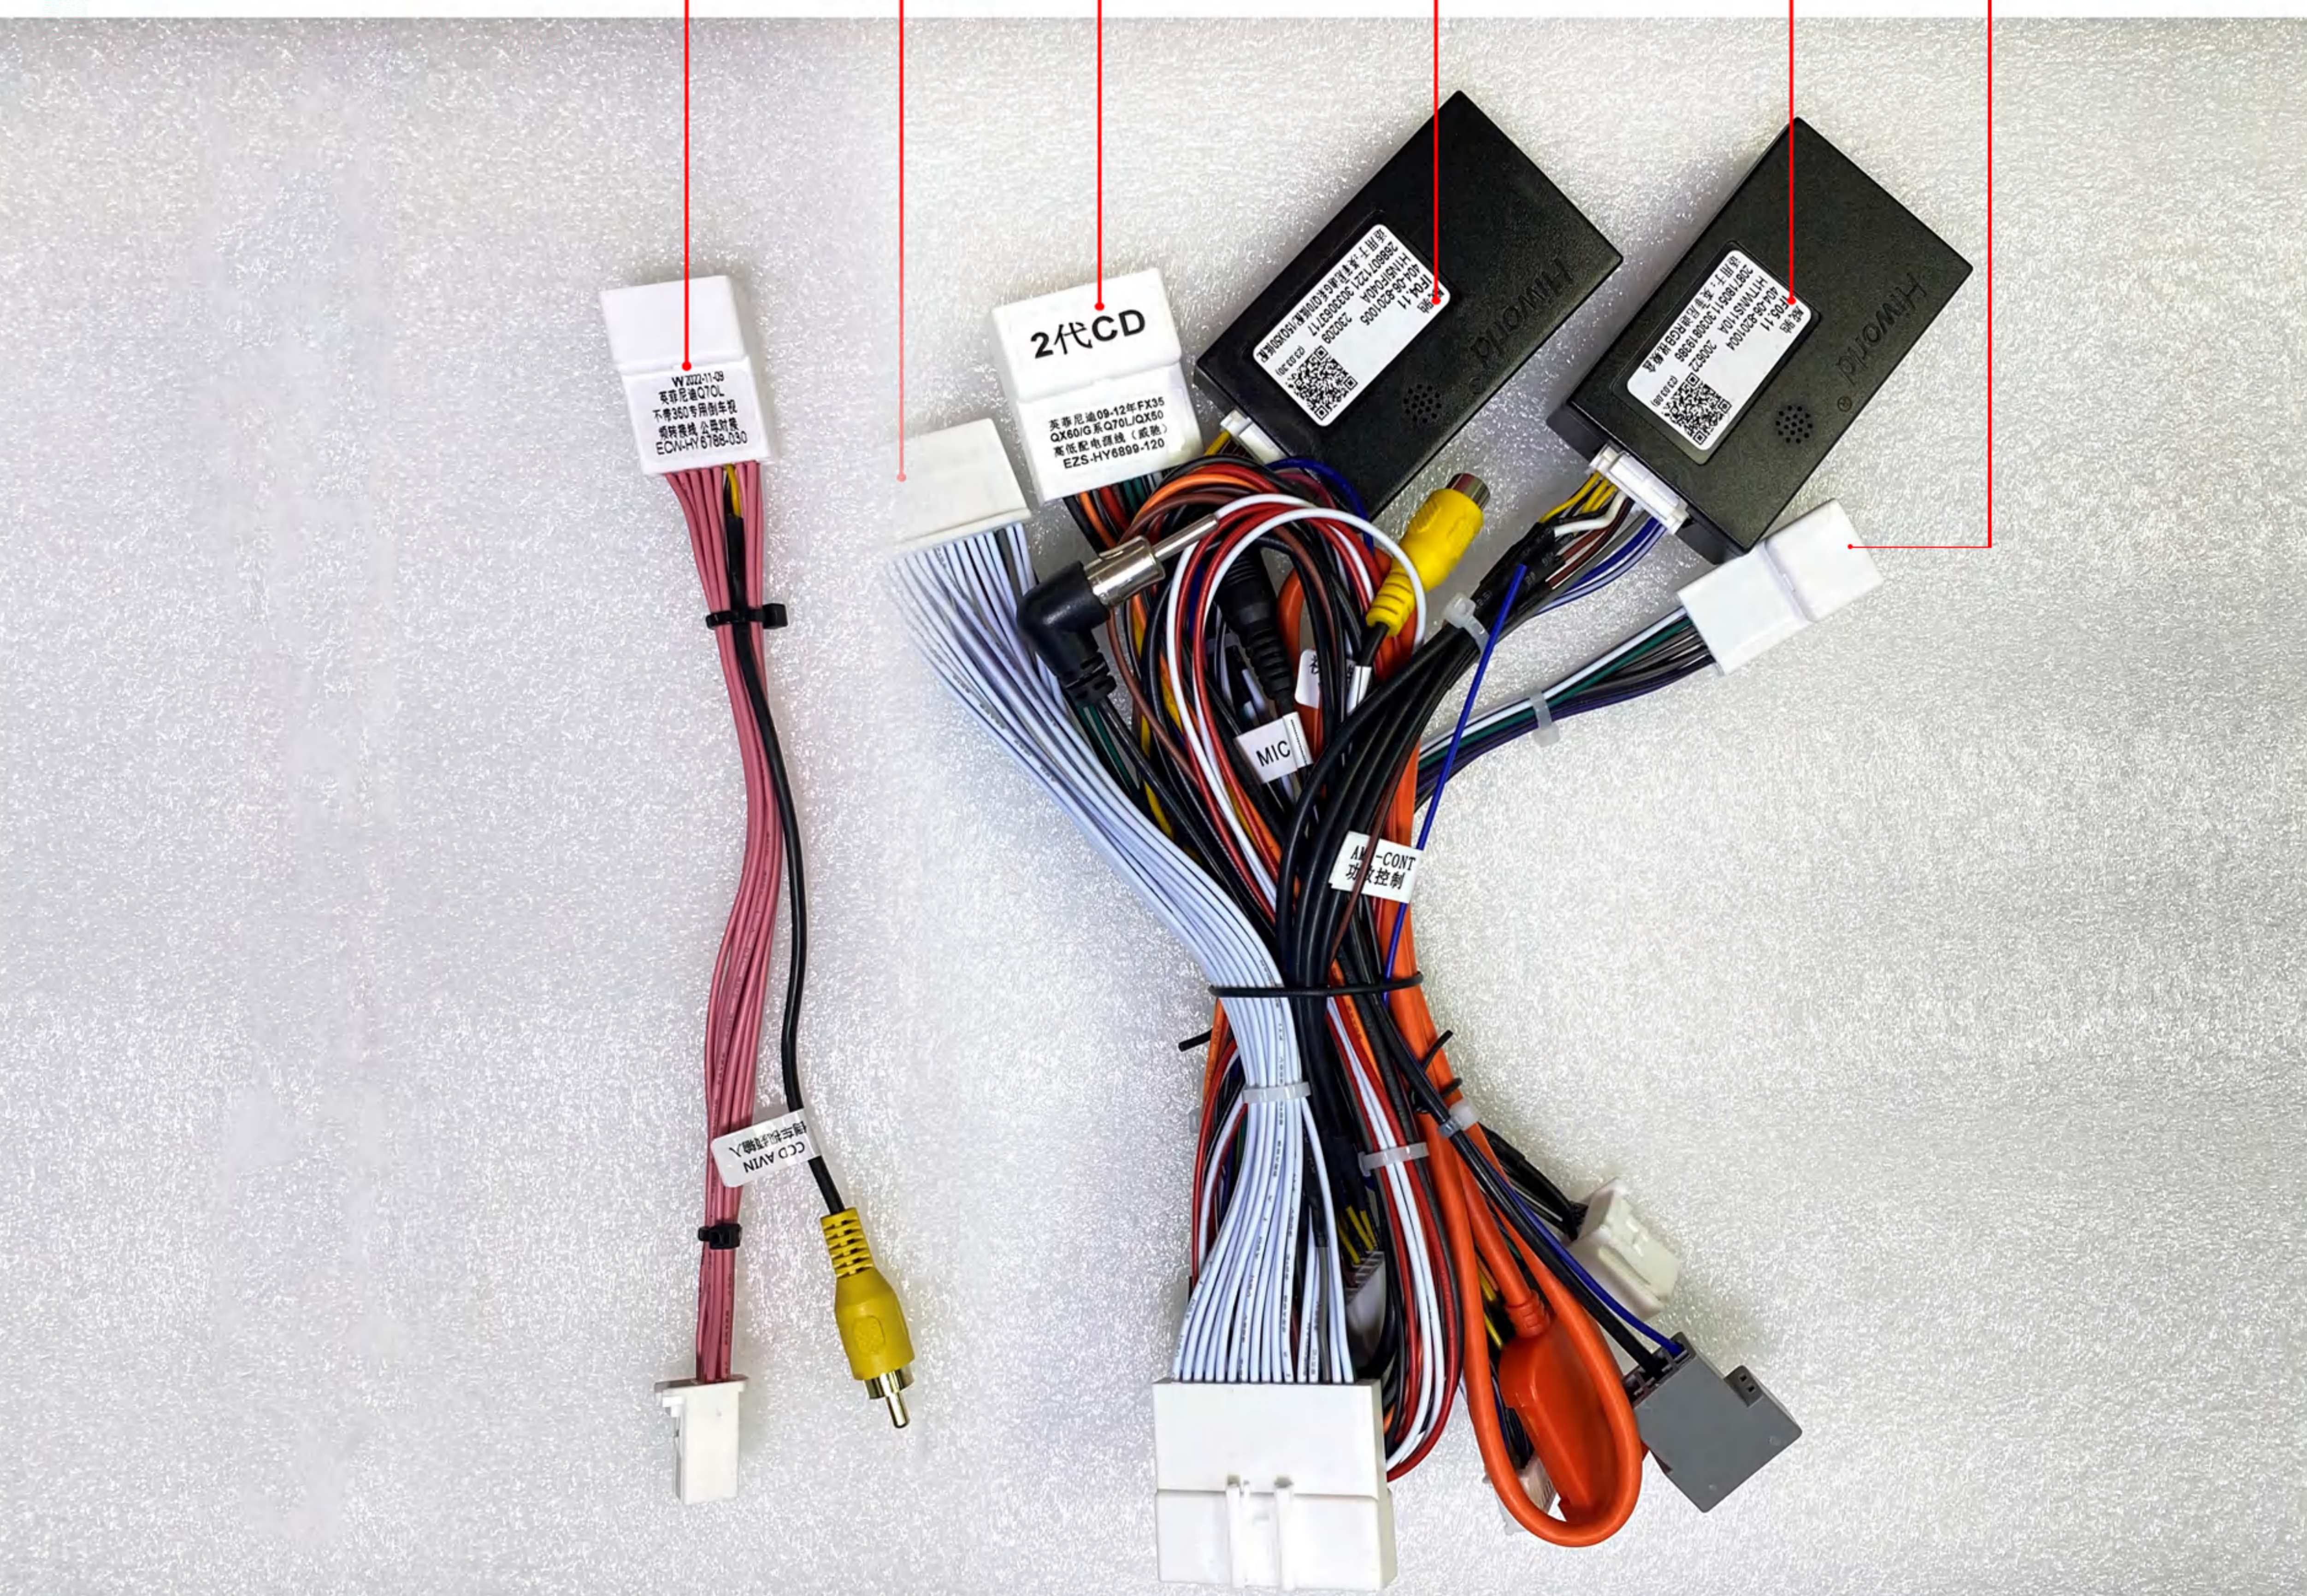

英菲尼迪横屏Q70二代CD机区分图

Infiniti landscape Q70 second generation CD player distinction

1. 后视镜转接线
  Rear view adapter cable
2. 是原车屏线
  original car screen line
3. 是电源线
  Power cord
4. 头枕线
  Headrest thread
5. 是CAN线
  CAN line
6. 是空调线
  Air conditioner cable

注意，5和6别插错，插错会烧原车空调，也有可能会出现另一种问题
Note, 5 and 6 do not insert the wrong, insert the wrong will burn the original car air conditioning, there may be another problem

1. 后视镜转接线
  Rear view adapter cable
2. 是原车屏线
  original car screen line
3. 是电源线
  Power cord
4. 头枕线
  Headrest thread
5. 是CAN线
  CAN line
6. 是空调线
  Air conditioner cable
- 8: 是喇叭线
  Line 8 is the horn line

注意，5和6别插错，插错会烧原车空调，也有可能会出现另一种问题
Note, 5 and 6 do not insert the wrong, insert the wrong will burn the original car air conditioning, there may be another problem

原车面板线是这样插的，注意：
原车空调面板线是和下面CD机面板对插的，
这两个插头和CD机上的2号插头是一样的，
切记别插错

The original car panel wire is inserted like this, note:
The original car air conditioning panel cable is plugged into the CD player panel below, these two plugs are the same as the number two plug on the CD player, make sure you don't insert it wrong

图③

原车屏，背面图，原车屏的线是RGB
视频信号，注意原车CD有一个插头
是一样的4号插头
Original car screen, back picture, original car screen line is RGB
Video signal. Note that the original CD has a plug
It's the same number four plug

原车界面和旋钮不一样
The original car interface and knob are different

图⑤

二代英菲尼迪线材

Second generation Infiniti wire

图①1、3、5对插线
图②1、3、5、8对插线

图①和②中
1是后视镜线
Rear sight line

图①和②中
5是CAN线
CAN line

图①和②中
3是电源线
power cord

协议盒
Protocol box

RGB视频盒
RGB video box

图②8是喇叭线对插
Figure ②8 is the speaker wire pairing