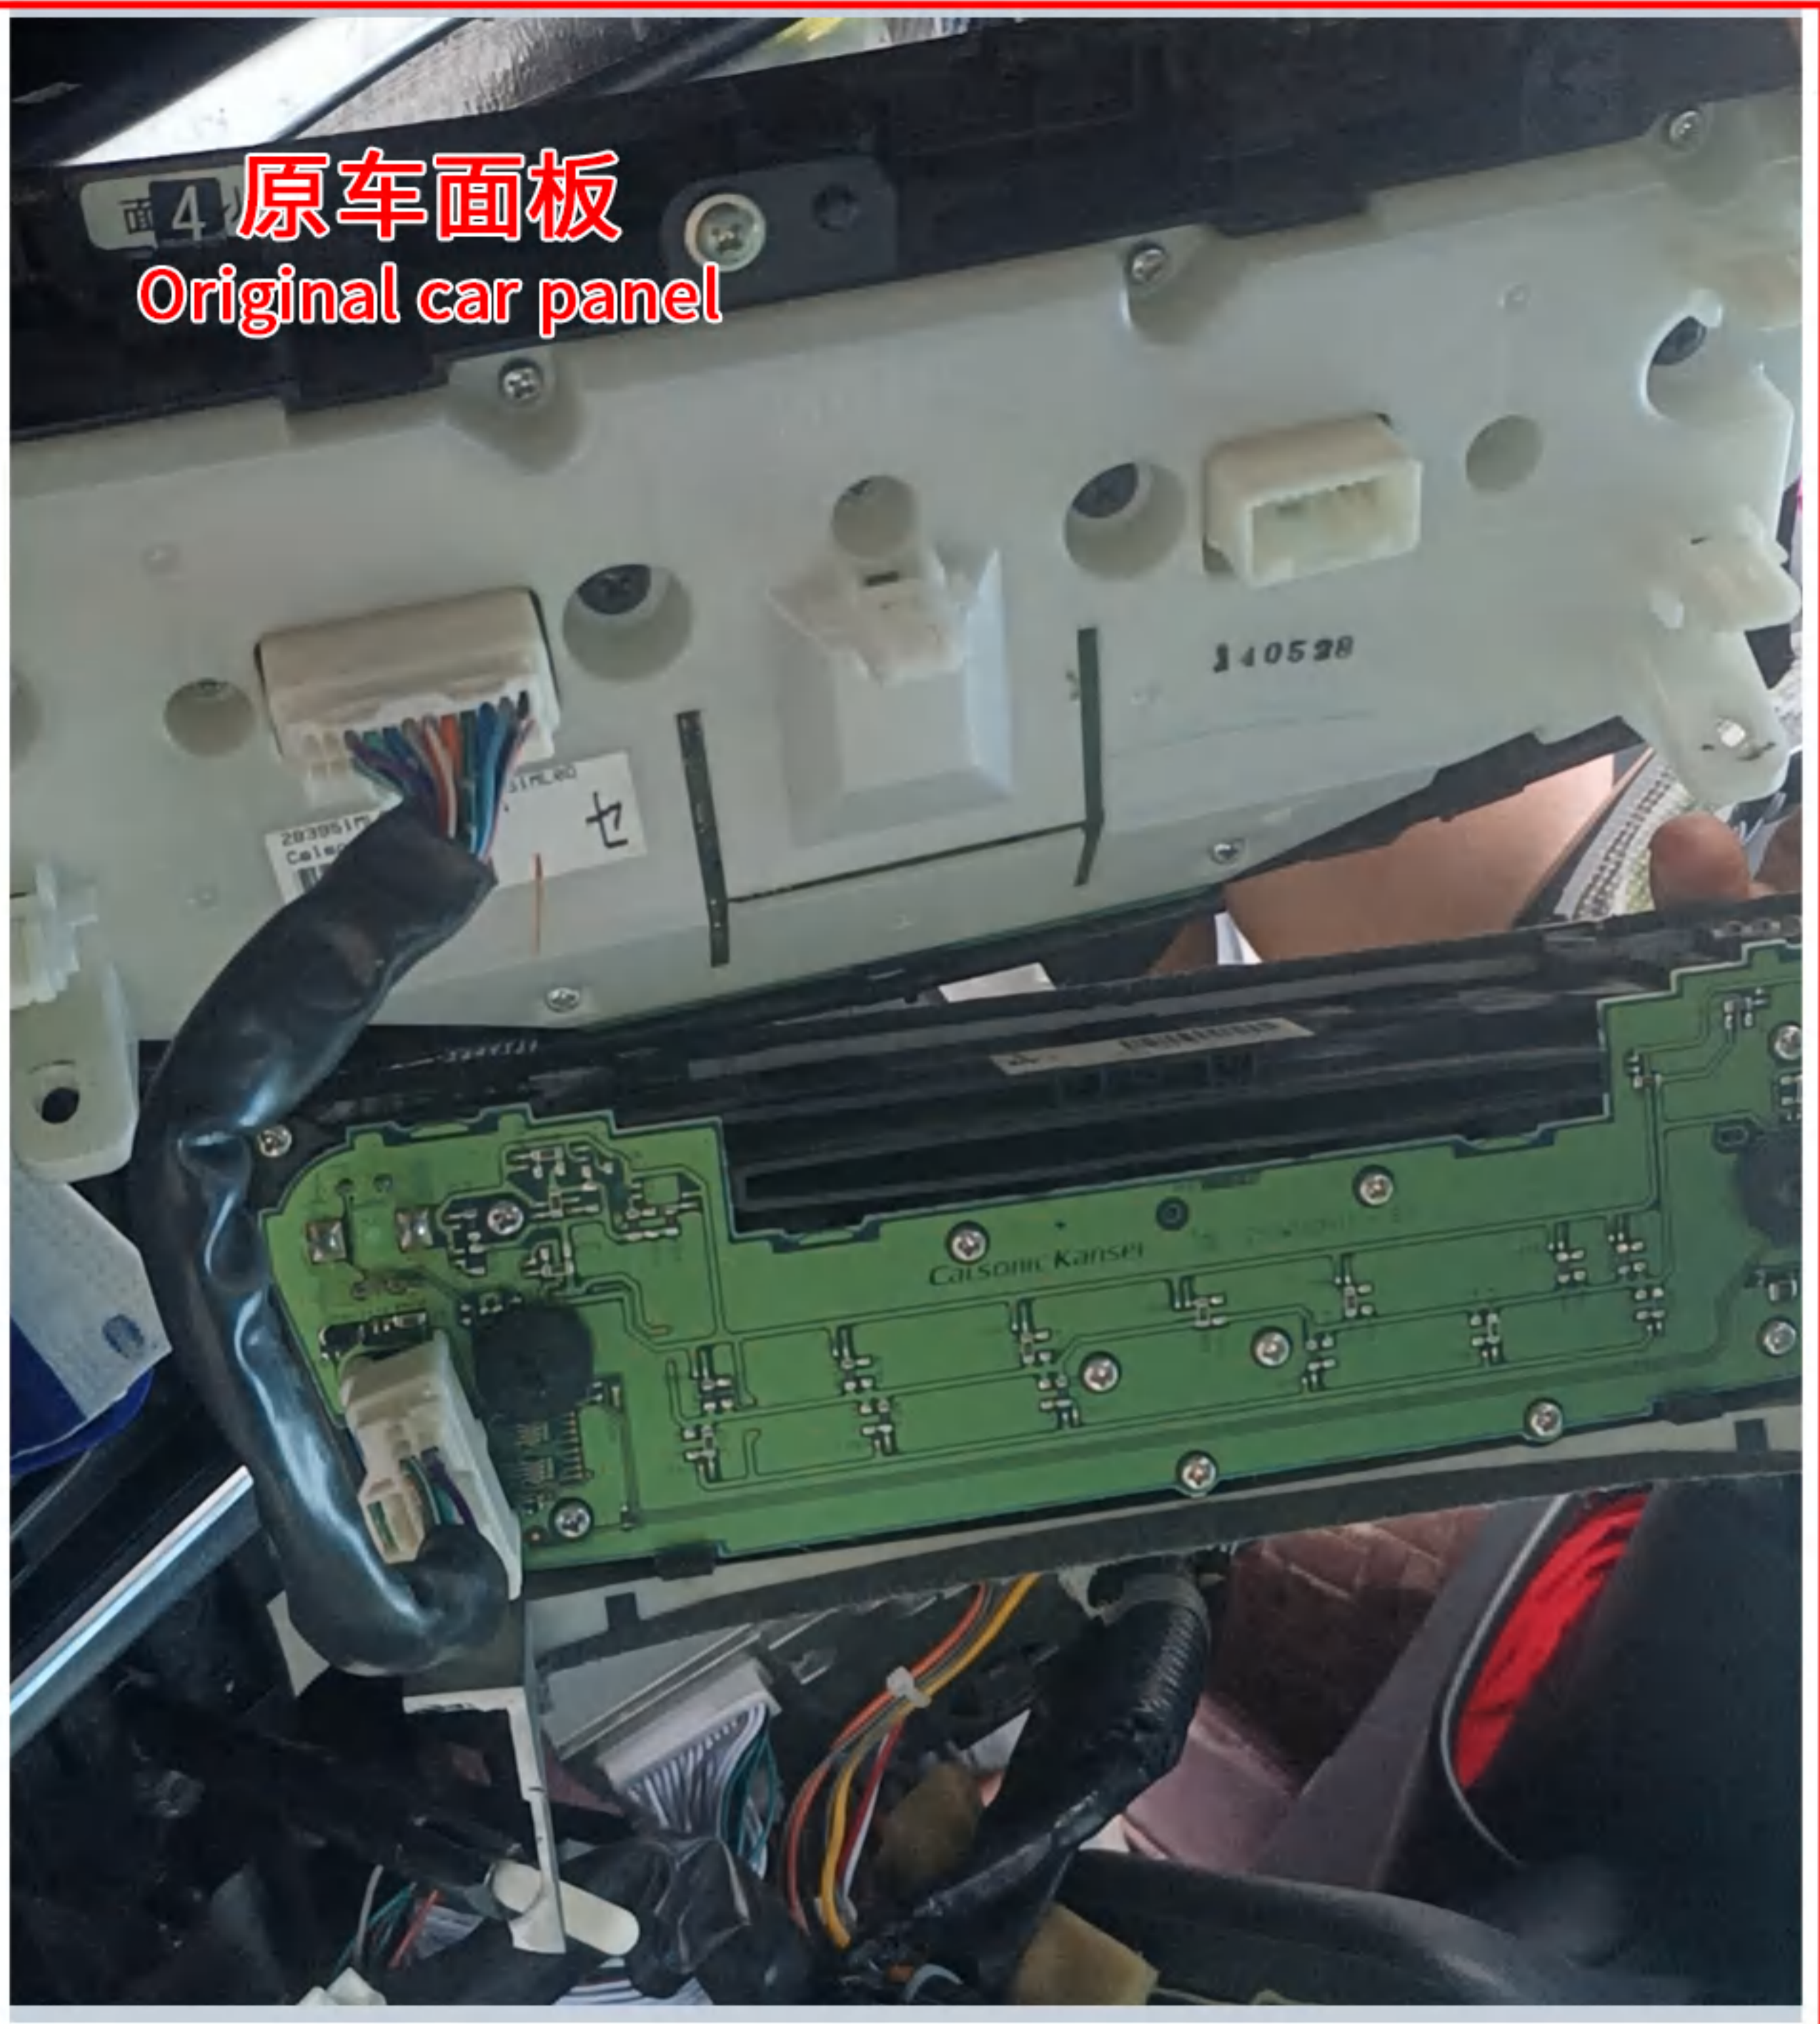

原车面板线是这样插的, 注意: 原车空调面板线是和下面CD机面板对插的, 这两个插头和CD机上的2号插头是一样的, 切记别插错

The original car panel wire is inserted like this, note: The air conditioning panel cable of the original car is plugged into the CD player panel below, which The two plugs are the same as the number two plug on the CD player, remember, Don't misplug