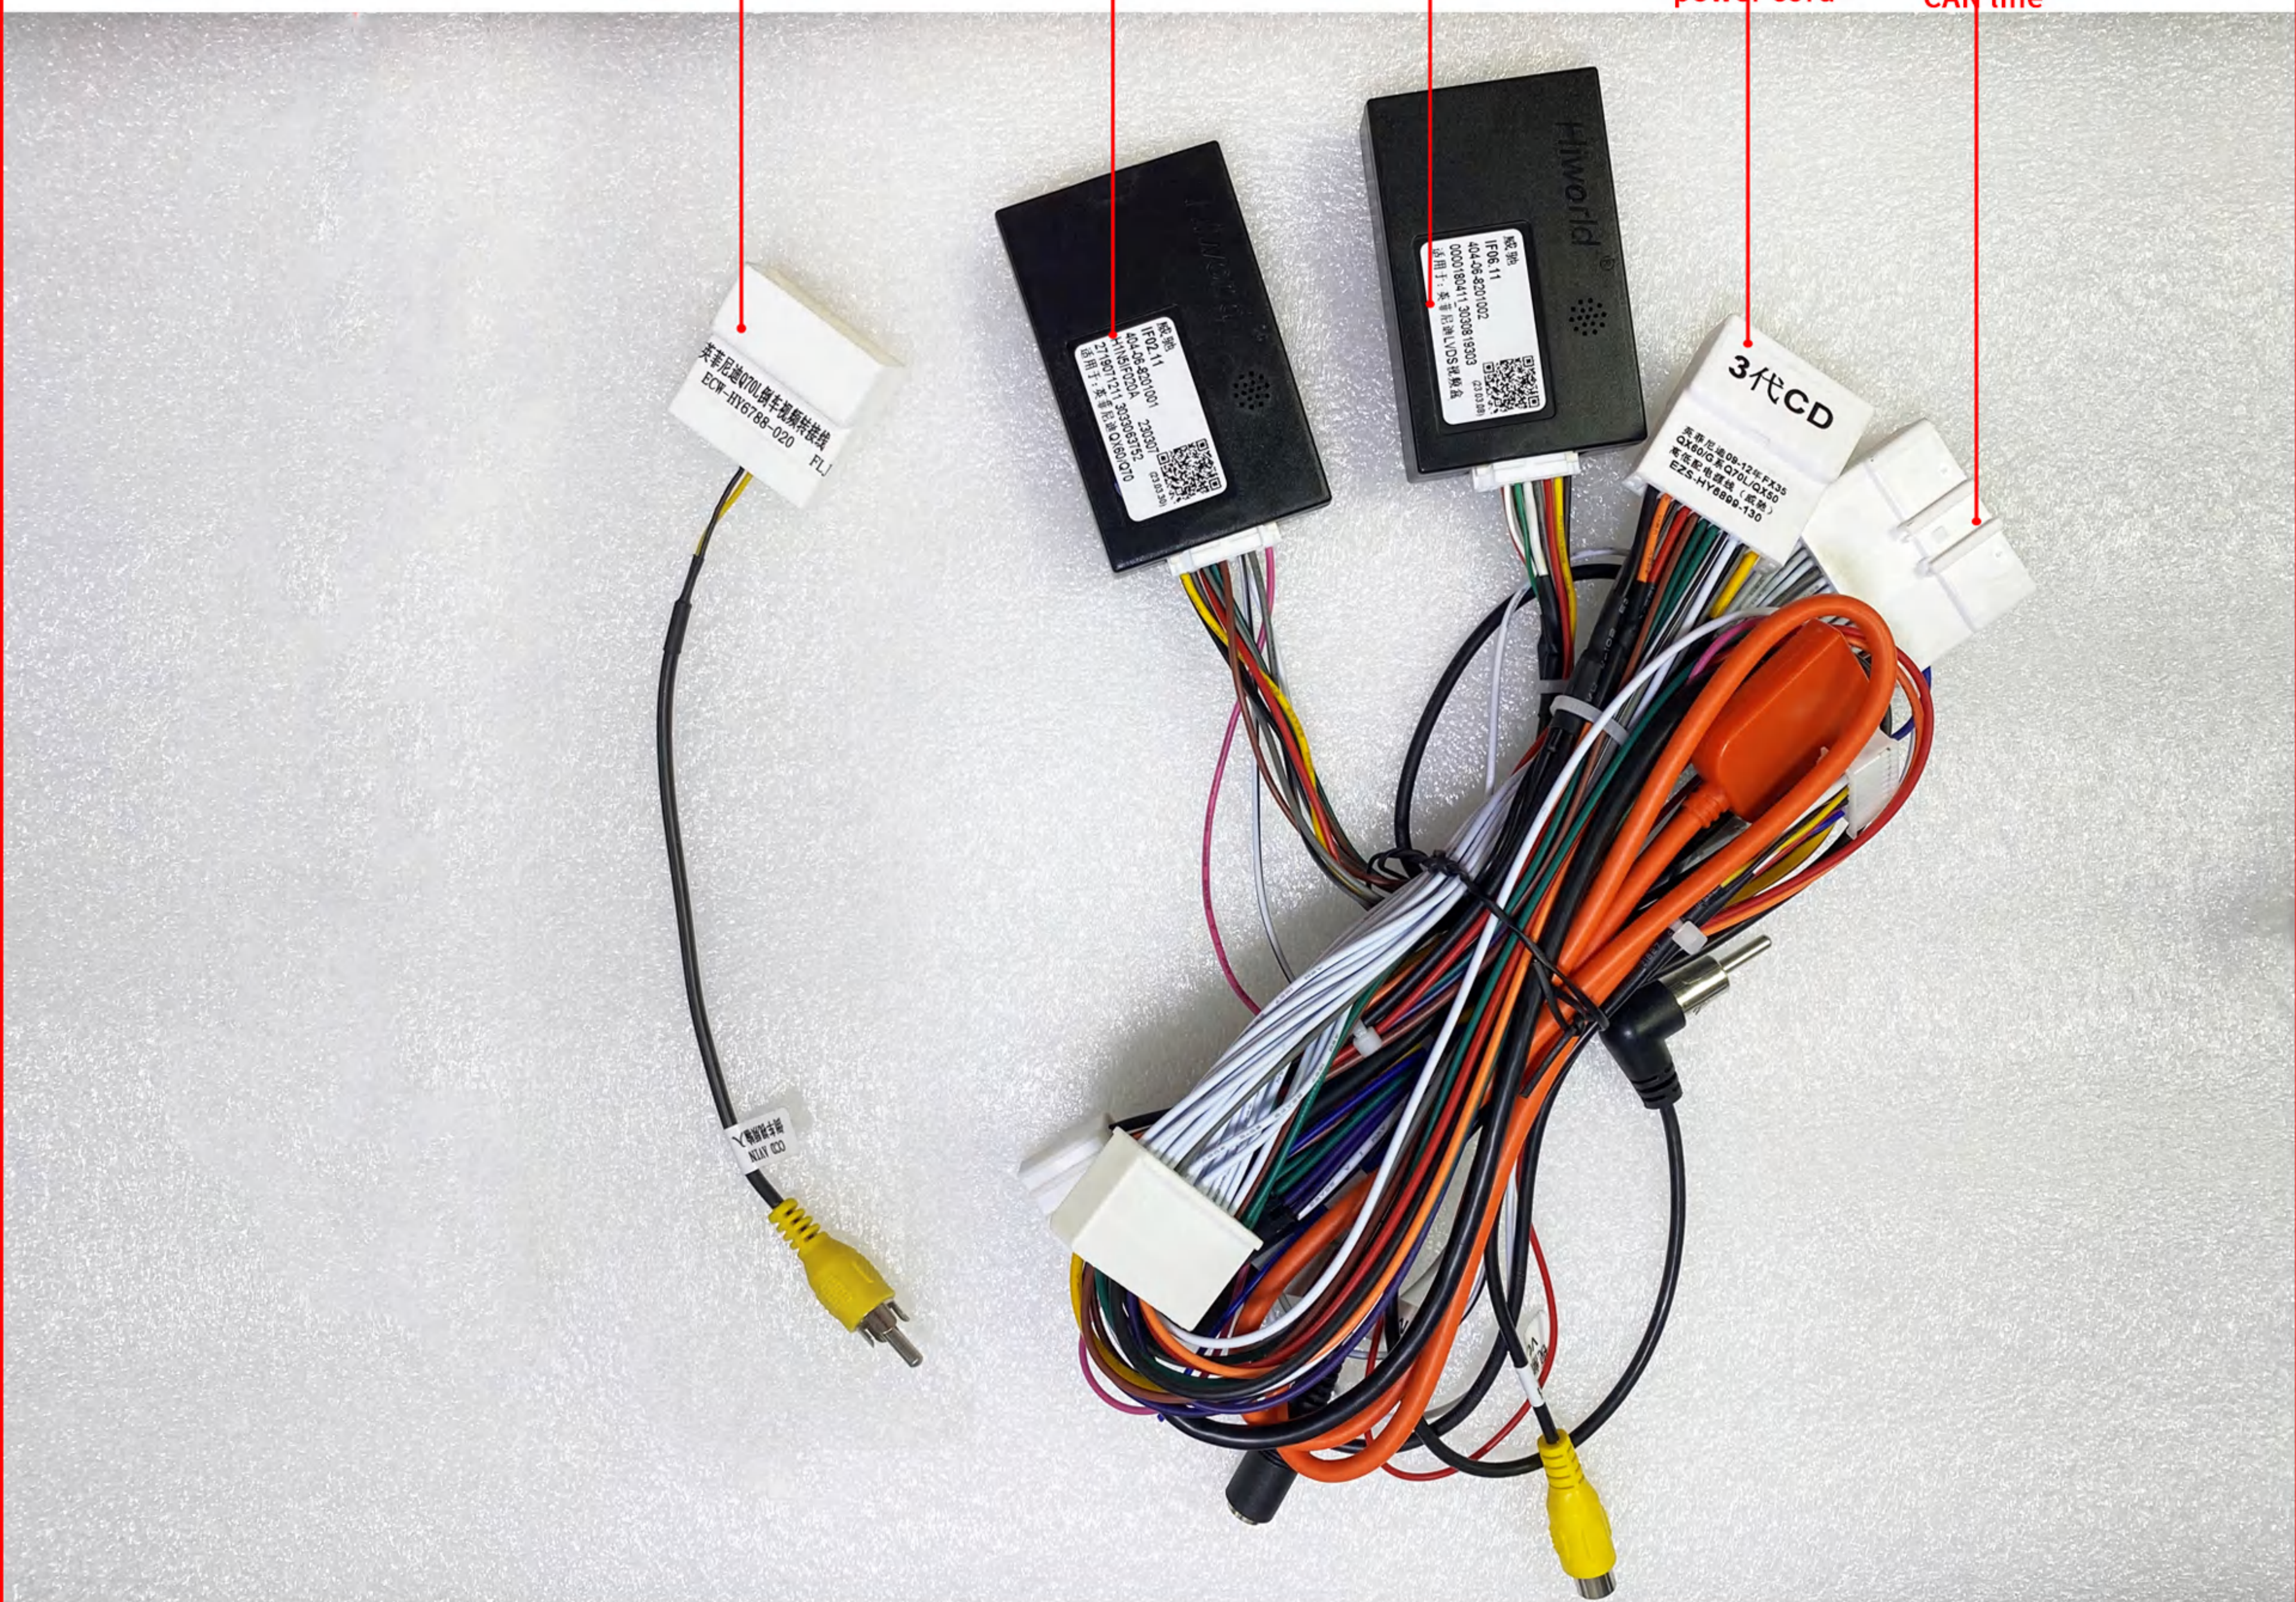

- 1.未知unknown
- 2.电源线Power-Cord
- 3.未知unknown
- 4.未知unknown
- 5. CAN线CAN power cord
- 6. 原车空调盒信号线
Original car air conditioning box signal cable
- 7. 原车空调盒信号线Original car air conditioning box line

拆车时注意：4和7, 5和6, 原车线位是一样的, 千万别插错, 容易烧掉原车的保险丝和原车空调盒
Note when dismantling: 4 and 7, 5 and 6, the original car line position is the same, do not insert the wrong, Easy to burn the fuse of the original car and the original air conditioning box

图②

- 1是后视线, 2是LVDS线
- 1 is the rear line of sight, 2 is the LVDS line

图③

原车界面和旋钮不一样

The original car interface and knob are different

图④

三代英菲尼迪线材

Third generation Infiniti wire

图③1是后视线对插

图①2、5线对插

图③1是后视线
Rear sight line

协议盒
Protocol box

LVDS视频盒
LVDS video box

图①2是电源线
power cord

图①5是CAN线
CAN line

英菲尼迪横屏Q70四代CD机区分图