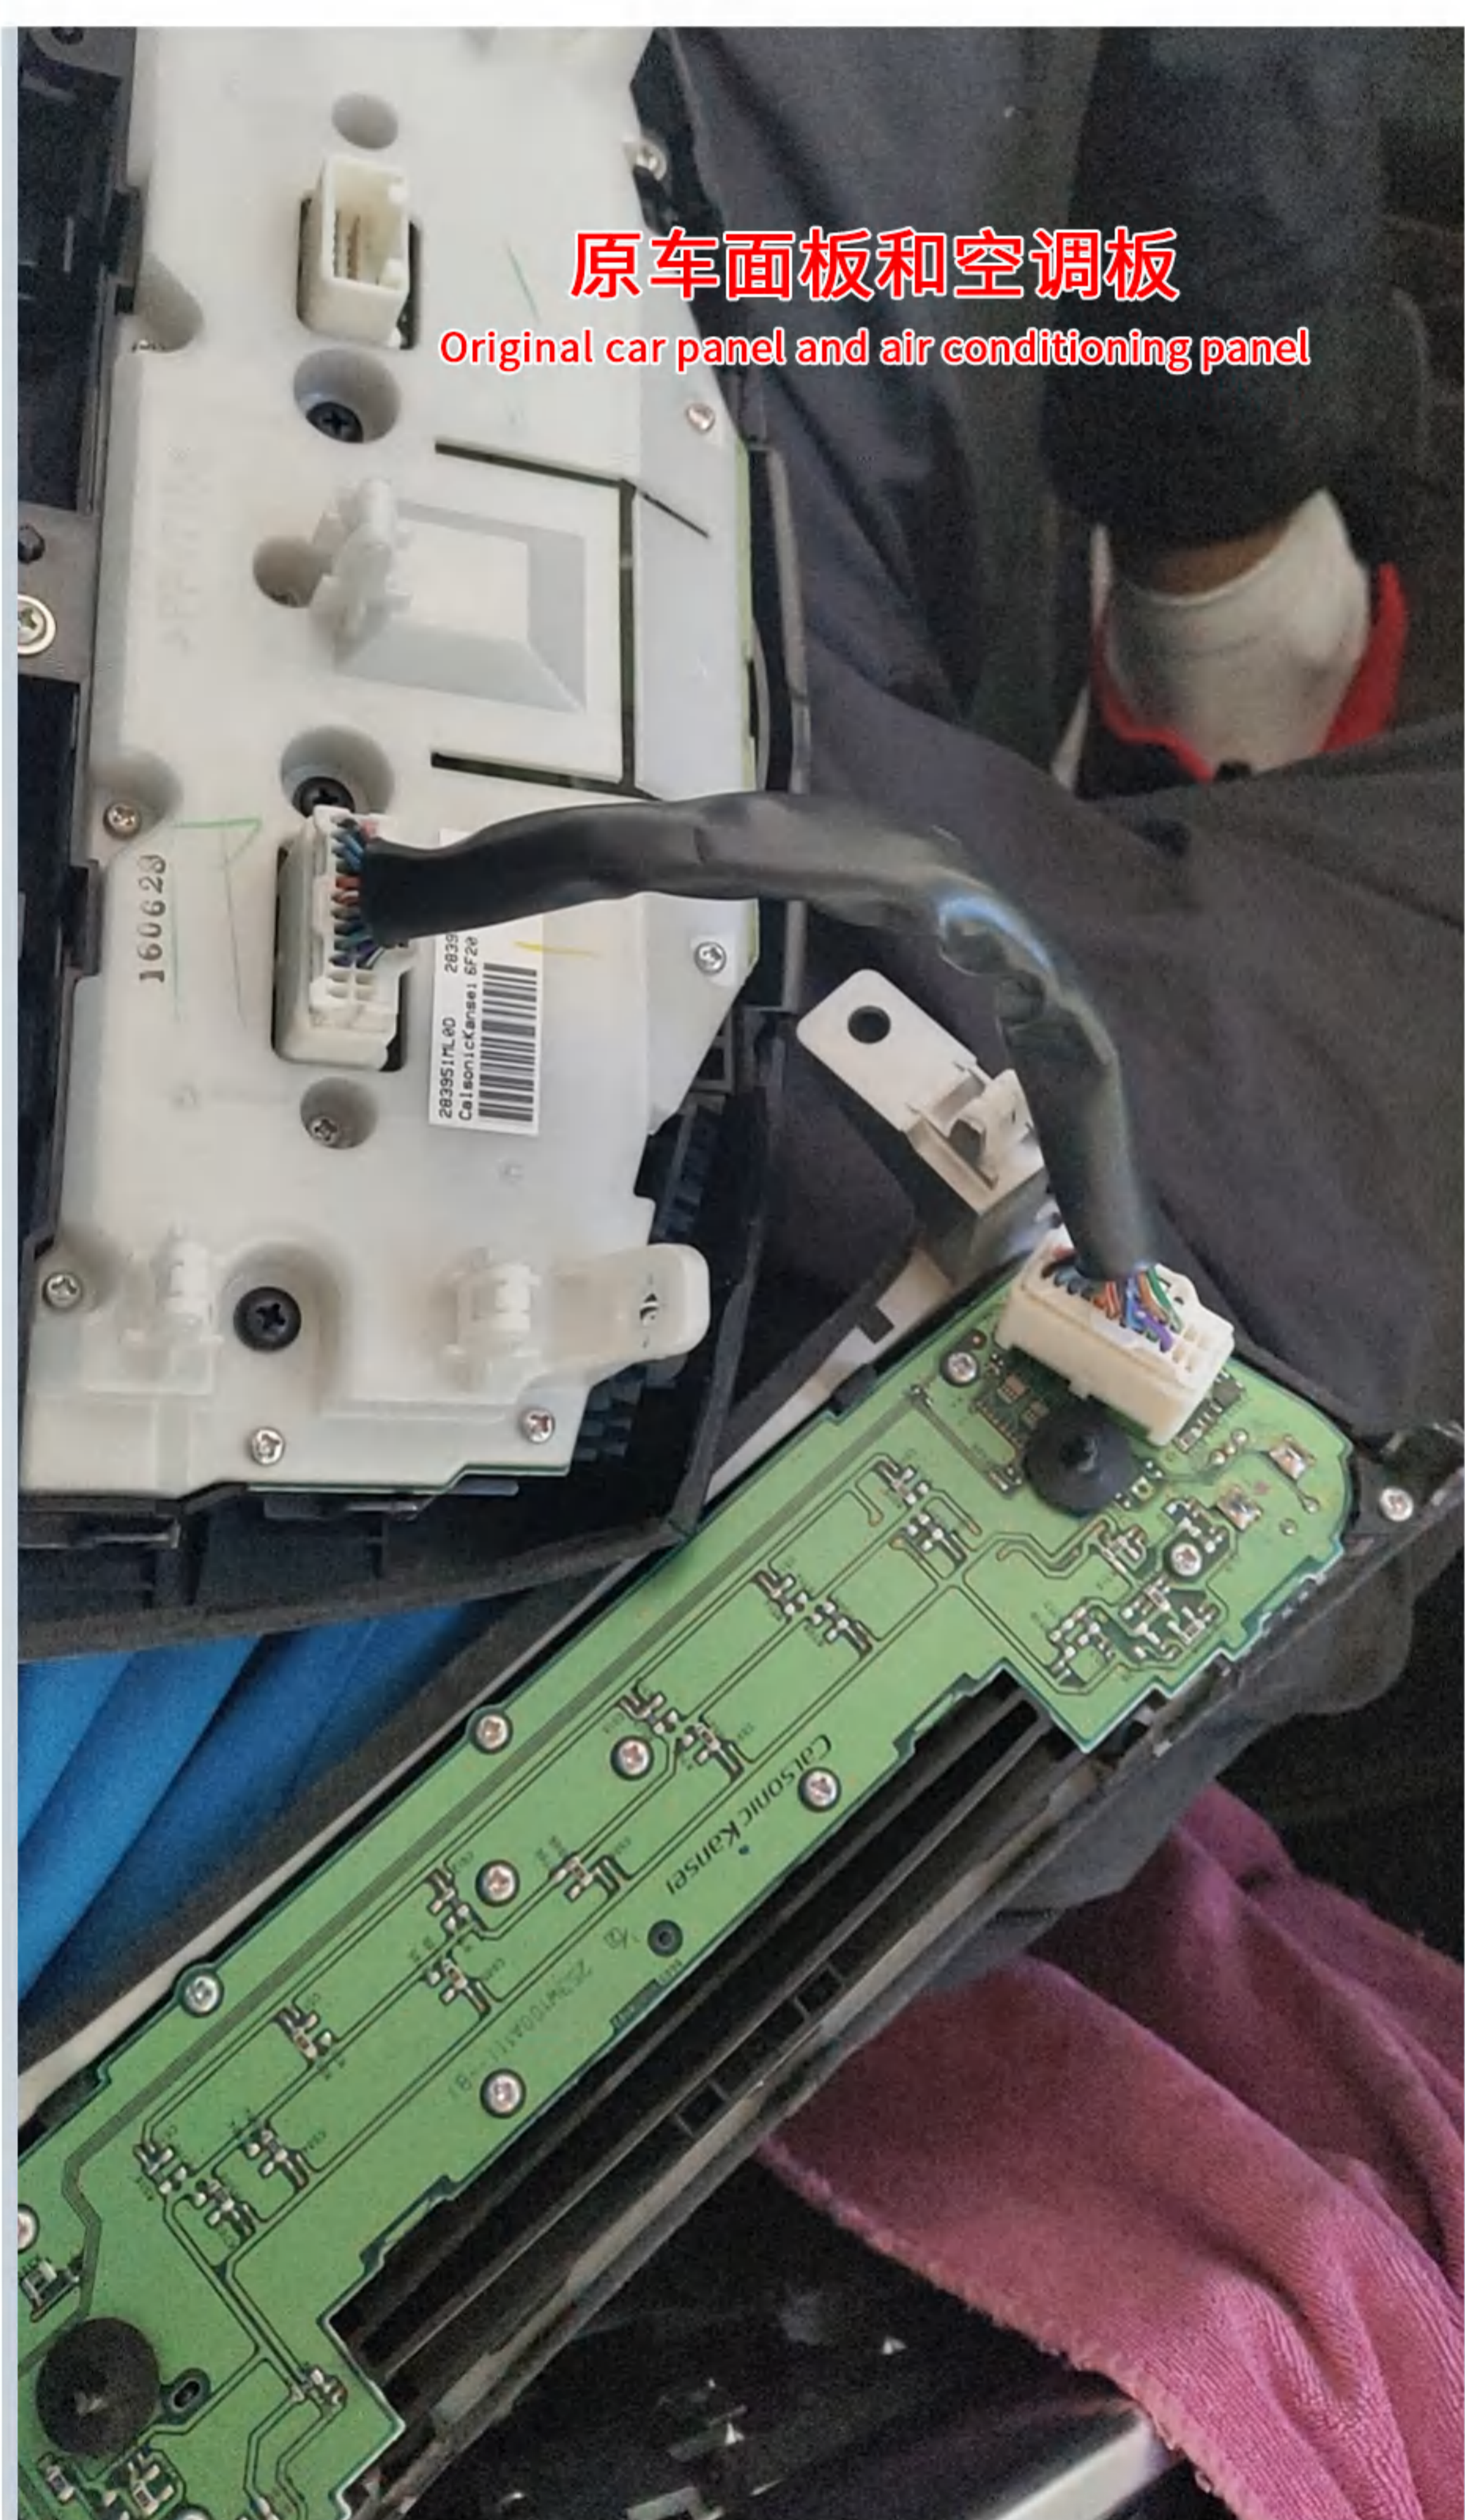

图①

原车屏背面图
Back of the original car screen

原车面板和空调板
Original car panel and air conditioning panel

原车面板线是这样插的，注意：
原车空调面板线是和下面CD机面板对插的，
这两个插头和CD机上的2号插头是一样的，
切记别插错

The original car panel wire is inserted like this, note:
The original car air conditioning panel cable is plugged into the CD player panel below, these two plugs are the same as the number two plug on the CD player, make sure you don't insert it wrong

图③